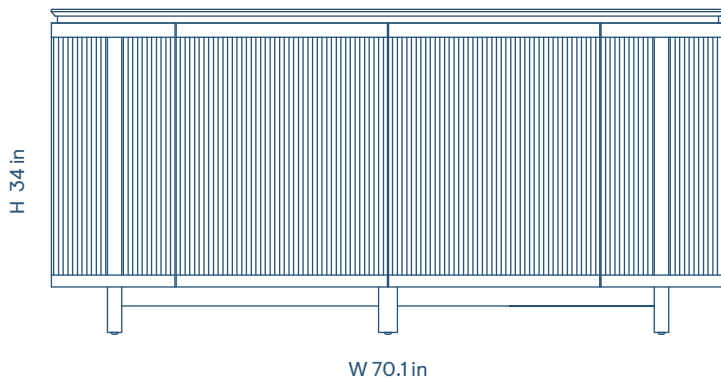

©2023 WILLIAM GRAY INC.

Enzo Bar Two Door

PRODUCT ID

WG-C120

DESCRIPTION

This textural casegood is characterized by vertical striations and exquisite detailing. A beveled natural stone top is the perfect compliment to the meticulously crafted striated wood panels. Available in a range of finishes, the Enzo Two Door Bar is beefed up to fit in a large living space or luxury suite.

DIMENSIONS

D × W × H
22 × 70.1 × 34 in
559 × 1780 × 864 mm

MATERIAL OPTIONS

- Oak, Nero Marquina / Volakas Marble
- Walnut, Nero Marquina / Volakas Marble

- a. Natural Oak
- b. Gray Oak
- c. Dark Brown Oak
- d. Onyx Oak
- e. Natural Walnut
- f. Soap Walnut
- g. Nero Marquina
- h. Volakas Marble

Enzo Bar Two Door

Enzo Bar Two Door

Enzo Bar Two Door

Shown in Gray Oak and Volakas Marble

Enzo Bar Two Door

Plan

Front Elevation

Side Elevation