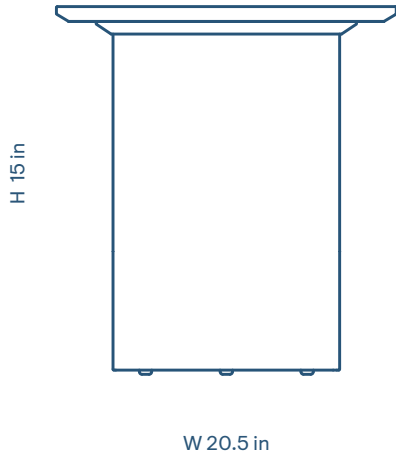

**DIMENSIONS**

D x W x H  
20.5 x 20.5 x 15 in  
525 x 525 x 380 mm

**MATERIAL OPTIONS**

- Oak, Nero Marquina / Volakas Marble
  - Walnut, Nero Marquina / Volakas Marble
- \*Available in all Stellar Works finishes.

# Eclipse Nesting Table Small

# Eclipse Nesting Table Small

Plan

Front Elevation

Side Elevation