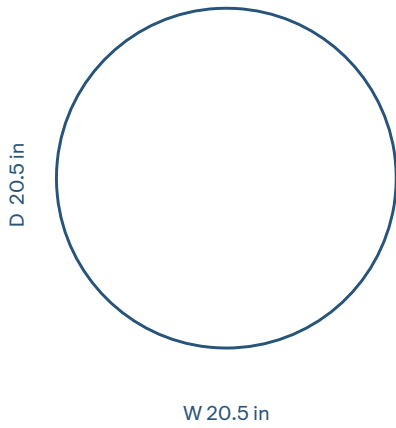

Eclipse Nesting Table Small

Plan