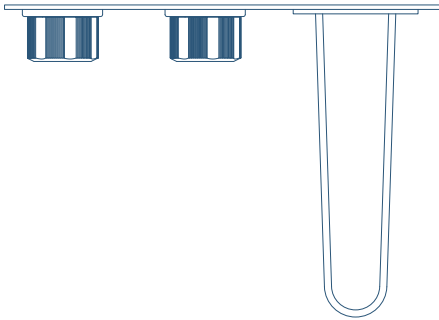

WILLIAM GRAY

MRWILLIAMGRAY.COM @MRWILLIAMGRAY BY MEYER DAVIS

PRODUCT: Stereo Faucet, Wall Mounted

COLLECTION: STEREO

MANUFACTURER: WATERMARK

CURATED BY:
2020, N.Y.C.

William Gray

WG

©2020 WILLIAM GRAY INC.

Stereo Faucet, Wall Mounted

PRODUCT ID 99-2.2R-WG7

DESCRIPTION An amplified scale and knurled detailing define the stereo dials, reminiscent of knobs found within stylish luxury cars of yesteryear. Paired with a skillfully chamfered faucet, this pairing gives any bathroom a bespoke feel.

DIMENSIONS Refer to the following page

FINISHES Available in all Watermark Finishes

Stereo Faucet, Wall Mounted

Plan

Front Elevation

∅ 21/4 in

12 2/8 in

3 3/4 in