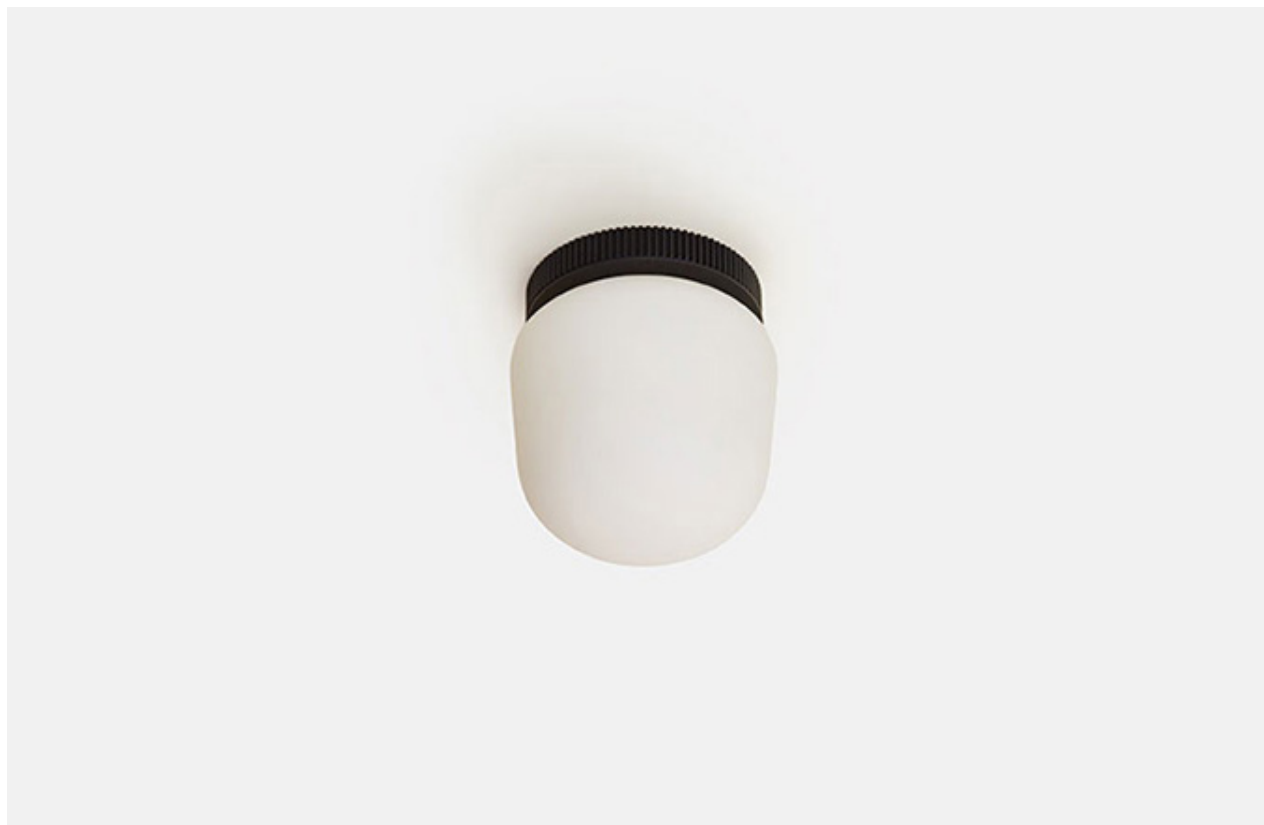

Hoist Specification Logic

Product ID specification logic

Model Variant Finish CCT Input Control Power IP

Model

Hoist	H
Hoist sconce	HS
Hoist pendant	HP

Variant

21" shade large diffuser	21B
14" shade large diffuser	14B
8" shade small diffuser	08A
no shade large diffuser	B
no shade small diffuser	A

Finish

Cream White	PC 24
Matte Black	PC30
Blue Gloss	PC36
Vermilion	PC42
custom powder coating	PCXX
custom plated finish	PFX

Color Temp

2200K (candlelight) ('-TR' control only)	22
2700K (warm white)	27
3000K (soft white) ('-TM' control only)	30
3500K (neutral white) ('-TM' control only)	35

Input Voltage

110-120V	120
220-240V (only with Flex "-TM" control)	220
110-277V*	277

*Upon request. Compatible with Performance "-10" and "-DL" control.

Control

Standard TRIAC forward-phase (10-100% dimming)	TR
Flex 0-10V analog* (1-100% dimming)	TM
Flex TRIAC forward-phase* (1-100% dimming)	TM
Flex ELV reverse-phase* (1-100% dimming)	TM
Performance 0-10V analog* (0.1-100% dimming)	10
Performance DALI digital* (0.1-100% dimming)	DL

*Requires external power supply

Power / external power supply DEX

IP Rating / IP 65 IP65

Pendant Swag Kit

Optional swag kit allows for installation without overhead junction box.
SKU: HP-2-PX__

Plug in Cord

192 in / 4877 mm standard cord length available in white. Custom lengths available upon request.

Canopy

5 in / 127 mm canopy matched to shade finish comes standard with every order.

Hoist Bare Large