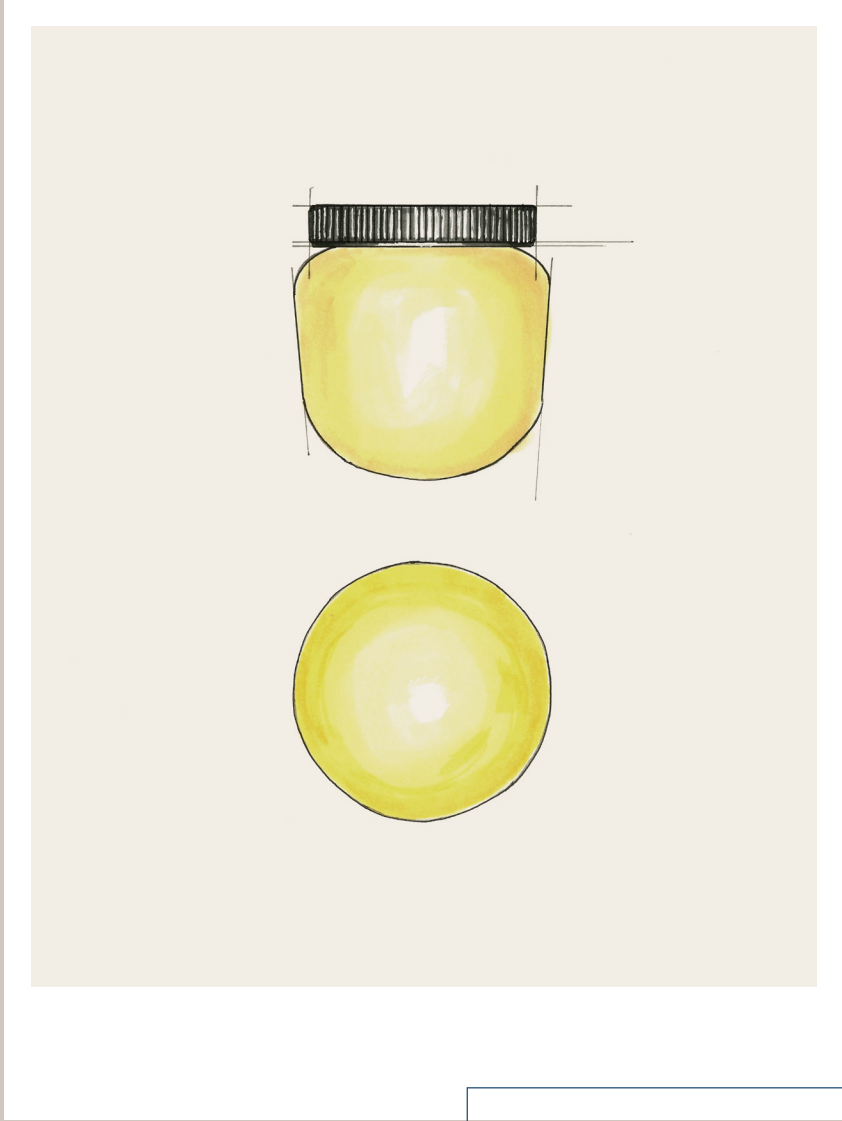

WILLIAM GRAY

MRWILLIAMGRAY.COM @MRWILLIAMGRAY BY MEYER DAVIS

PRODUCT: Hoist Bare Large

COLLECTION: HOIST

MANUFACTURER: RICH BRILLIANT WILLING

CURATED BY:
2020, N.Y.C.

William Gray

WG

©2020 WILLIAM GRAY INC.