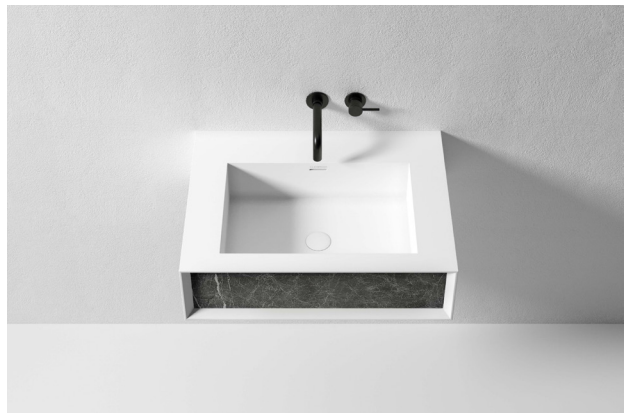

WILLIAM GRAY

MRWILLIAMGRAY.COM @MRWILLIAMGRAY BY MEYER DAVIS

PRODUCT: Frame Vanity – Single

COLLECTION: FRAME

MANUFACTURER: CLAYBROOK

CURATED BY:
2019, N.Y.C.

William Gray

WG

©2020 WILLIAM GRAY INC.

Frame Vanity – Single

PRODUCT ID H46424

DESCRIPTION This minimal basin plays upon a classic floating vanity by introducing a mix of natural and reconstituted stone. Ideal in a single bathroom. Custom sizes, finishes and decorative metal base options are available upon request. May be used with wall or deck mounted faucets.

DIMENSIONS W × H × D
28 × 8 × 21 in
711 × 197 × 533 mm

MATERIAL OPTIONS
Dover White/ Bianco Carrara
Dover White/ Lightning Grey
Dover White/ Twilight
Gull Grey/ Bianco Carrara
Gull Grey/ Twilight
Gull Grey/ Lightning Grey

FINISHES
a. Dover White
b. Gull Grey
c. Bianco Carrara
d. Twilight
e. Lightning Grey

a

b

c

d

e

Frame Vanity – Single

Frame Vanity – Single