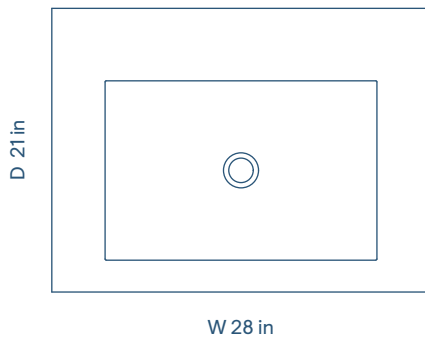

DIMENSIONS W × H × D
28 × 8 × 21 in
711 × 197 × 533 mm

MATERIAL OPTIONS
Dover White/ Bianco Carrara
Dover White/ Lightning Grey
Dover White/ Twilight
Gull Grey/ Bianco Carrara
Gull Grey/ Twilight
Gull Grey/ Lightning Grey

Plan

Front Elevation

Side Elevation