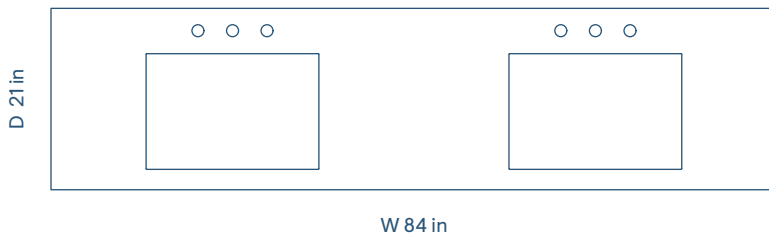

Frame Vanity – Double

Plan