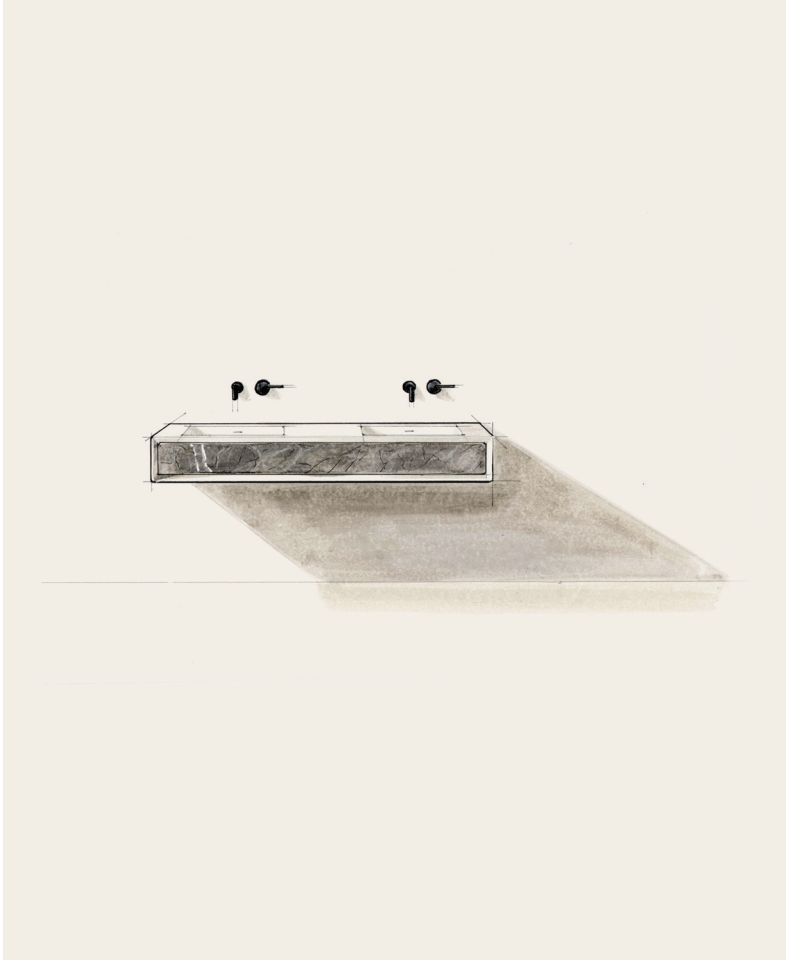

WILLIAM GRAY

MRWILLIAMGRAY.COM @MRWILLIAMGRAY BY MEYER DAVIS

PRODUCT: Frame Vanity – Double

COLLECTION: FRAME

MANUFACTURER: CLAYBROOK

CURATED BY:
2019, N.Y.C.

William Gray

WG

©2020 WILLIAM GRAY INC.

Frame Vanity – Double

PRODUCT ID H46422

DESCRIPTION This minimal basin plays upon a classic floating vanity by introducing a mix of natural and reconstituted stone. Designed with ample space for toiletries, this vanity is ideal in a master bathroom or luxury hotel suite. Custom sizes, finishes and decorative metal base options are available upon request. May be used with wall or deck mounted faucets.

DIMENSIONS (W×H×D) W × H × D
84 × 7.75 × 21 in
2134 × 197 × 533 mm

MATERIAL OPTIONS Dover White/ Bianco Carrara
Dover White/ Lightning Grey
Dover White/ Twilight
Gull Grey/ Bianco Carrara
Gull Grey/ Twilight
Gull Grey/ Lightning Grey

Frame Vanity – Double

Frame Vanity – Double

Plan

Front Elevation

Side Elevation