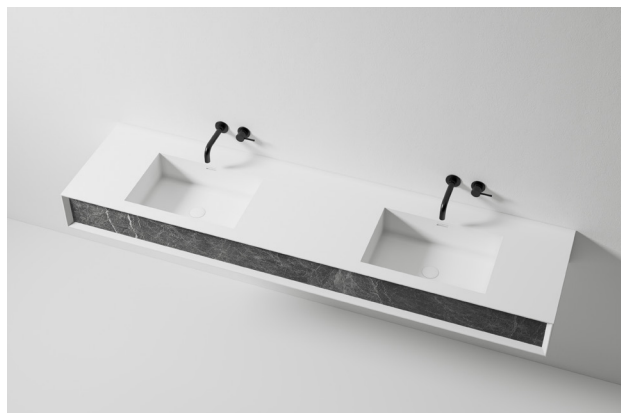

WILLIAM GRAY

MRWILLIAMGRAY.COM @MRWILLIAMGRAY BY MEYER DAVIS

PRODUCT: Frame Vanity – Double

COLLECTION: FRAME

MANUFACTURER: CLAYBROOK

CURATED BY:
2019, N.Y.C.

William Gray

WG

©2020 WILLIAM GRAY INC.

Frame Vanity – Double

PRODUCT ID H46422

DESCRIPTION This minimal basin plays upon a classic floating vanity by introducing a mix of natural and reconstituted stone. Designed with ample space for toiletries, this vanity is ideal in a master bathroom or luxury hotel suite. Custom sizes, finishes and decorative metal base options are available upon request. May be used with wall or deck mounted faucets.

DIMENSIONS (W×H×D) W × H × D
84 × 7.75 × 21 in
2134 × 197 × 533 mm

MATERIAL OPTIONS Dover White/ Bianco Carrara
Dover White/ Lightning Grey
Dover White/ Twilight
Gull Grey/ Bianco Carrara
Gull Grey/ Twilight
Gull Grey/ Lightning Grey

Frame Vanity – Double

Frame Vanity – Double

Plan

Front Elevation

Side Elevation