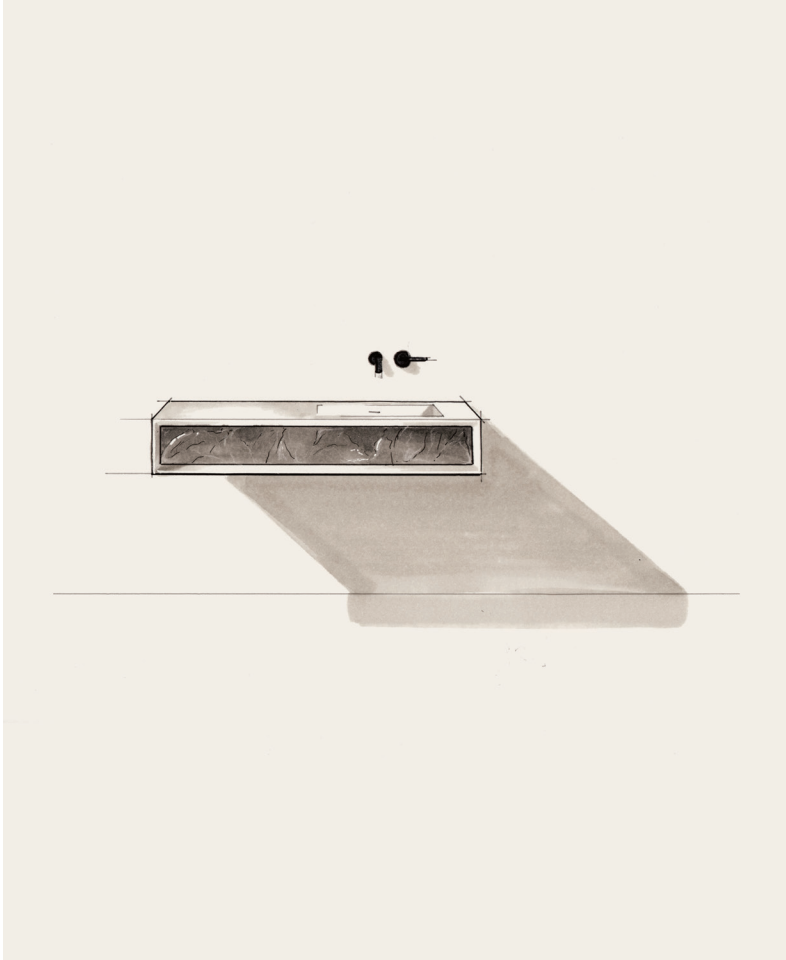

# WILLIAM GRAY

MRWILLIAMGRAY.COM @MRWILLIAMGRAY BY MEYER DAVIS

PRODUCT: Frame Vanity – Single, Asymmetric

COLLECTION: FRAME

MANUFACTURER: CLAYBROOK

CURATED BY:  
2019, N.Y.C.

*William Gray*

WG

# Frame Vanity – Single, Asymmetric

PRODUCT ID H46425

DESCRIPTION This minimal basin plays upon a classic floating vanity by introducing a mix of natural and reconstituted stone. Ideal in a single bathroom. Custom sizes, finishes and decorative metal base options are available upon request. May be used with wall or deck mounted faucets.

DIMENSIONS W × H × D  
33 × 7.75 × 21 in  
838 × 197 × 533 mm

MATERIAL OPTIONS  
Dover White/ Bianco Carrara  
Dover White/ Lightning Grey  
Dover White/ Twilight  
Gull Grey/ Bianco Carrara  
Gull Grey/ Twilight  
Gull Grey/ Lightning Grey

# Frame Vanity – Single, Asymmetric