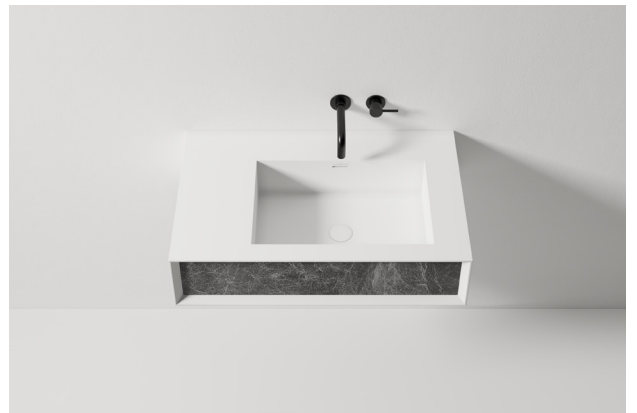

# WILLIAM GRAY

MRWILLIAMGRAY.COM @MRWILLIAMGRAY BY MEYER DAVIS

PRODUCT: Frame Vanity – Single, Asymmetric

COLLECTION: FRAME

MANUFACTURER: CLAYBROOK

CURATED BY:  
2019, N.Y.C.

*William Gray*

WG

# Frame Vanity – Single, Asymmetric

PRODUCT ID H46425

DESCRIPTION This minimal basin plays upon a classic floating vanity by introducing a mix of natural and reconstituted stone. Ideal in a single bathroom. Custom sizes, finishes and decorative metal base options are available upon request. May be used with wall or deck mounted faucets.

# Frame Vanity – Single, Asymmetric