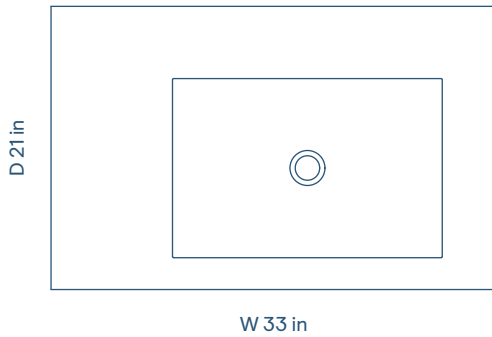

Frame Vanity – Single, Asymmetric

Plan