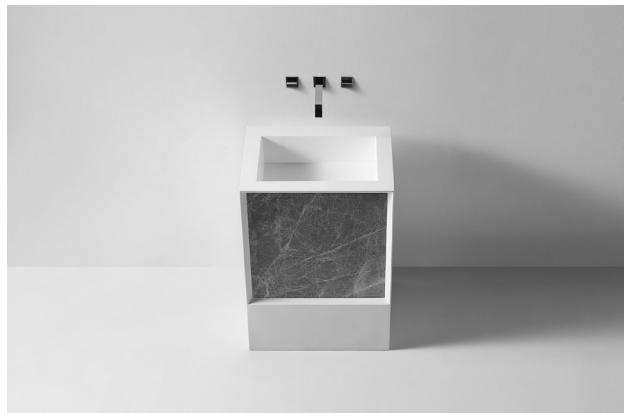

Side Elevation

Frame Pedestal Vanity