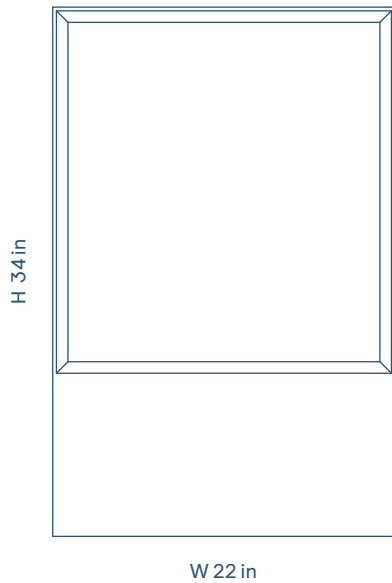

Front Elevation