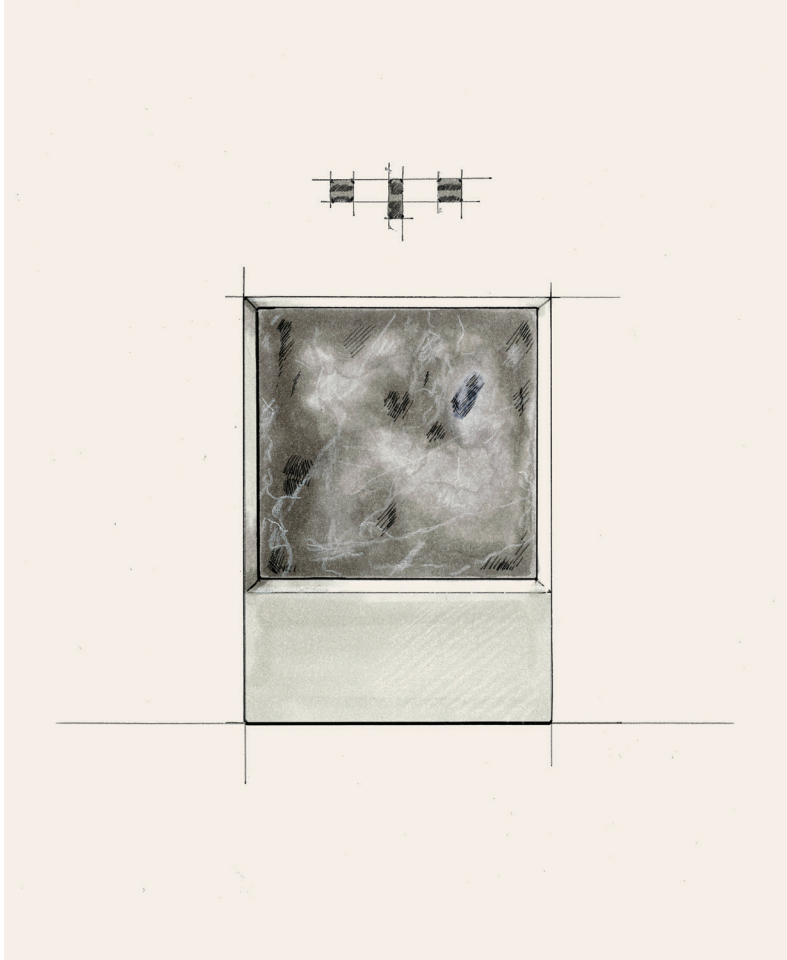

WILLIAM GRAY

MRWILLIAMGRAY.COM @MRWILLIAMGRAY BY MEYER DAVIS

PRODUCT: Frame Pedestal Vanity

COLLECTION: FRAME

MANUFACTURER: CLAYBROOK

CURATED BY:
2019, N.Y.C.

William Gray

WG

©2020 WILLIAM GRAY INC.

Frame Pedestal Vanity

PRODUCT ID H46423

DESCRIPTION This vanity turns the traditional pedestal sink on its head, through a mix of natural and reconstituted stone. Perfect for a cozy powder room or lined up in a row. Custom sizes and finishes available upon request.

DIMENSIONS W × H × D
22 × 34 × 18 in
559 × 864 × 457 mm

MATERIAL OPTIONS
Dover White, Bianco Carrara
Dover White, Lightning Grey
Dover White, Twilight
Gull Grey, Bianco Carrara
Gull Grey, Twilight
Gull Grey, Lightning Grey