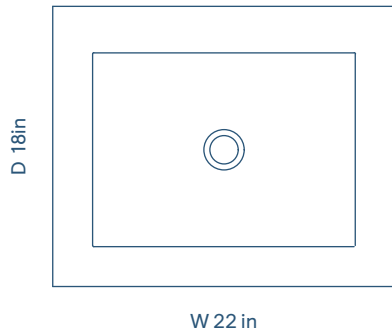

DIMENSIONS W × H × D
22 × 34 × 18 in
559 × 864 × 457 mm

MATERIAL OPTIONS
Dover White, Bianco Carrara
Dover White, Lightning Grey
Dover White, Twilight
Gull Grey, Bianco Carrara
Gull Grey, Twilight
Gull Grey, Lightning Grey

Plan

Front Elevation

Side Elevation